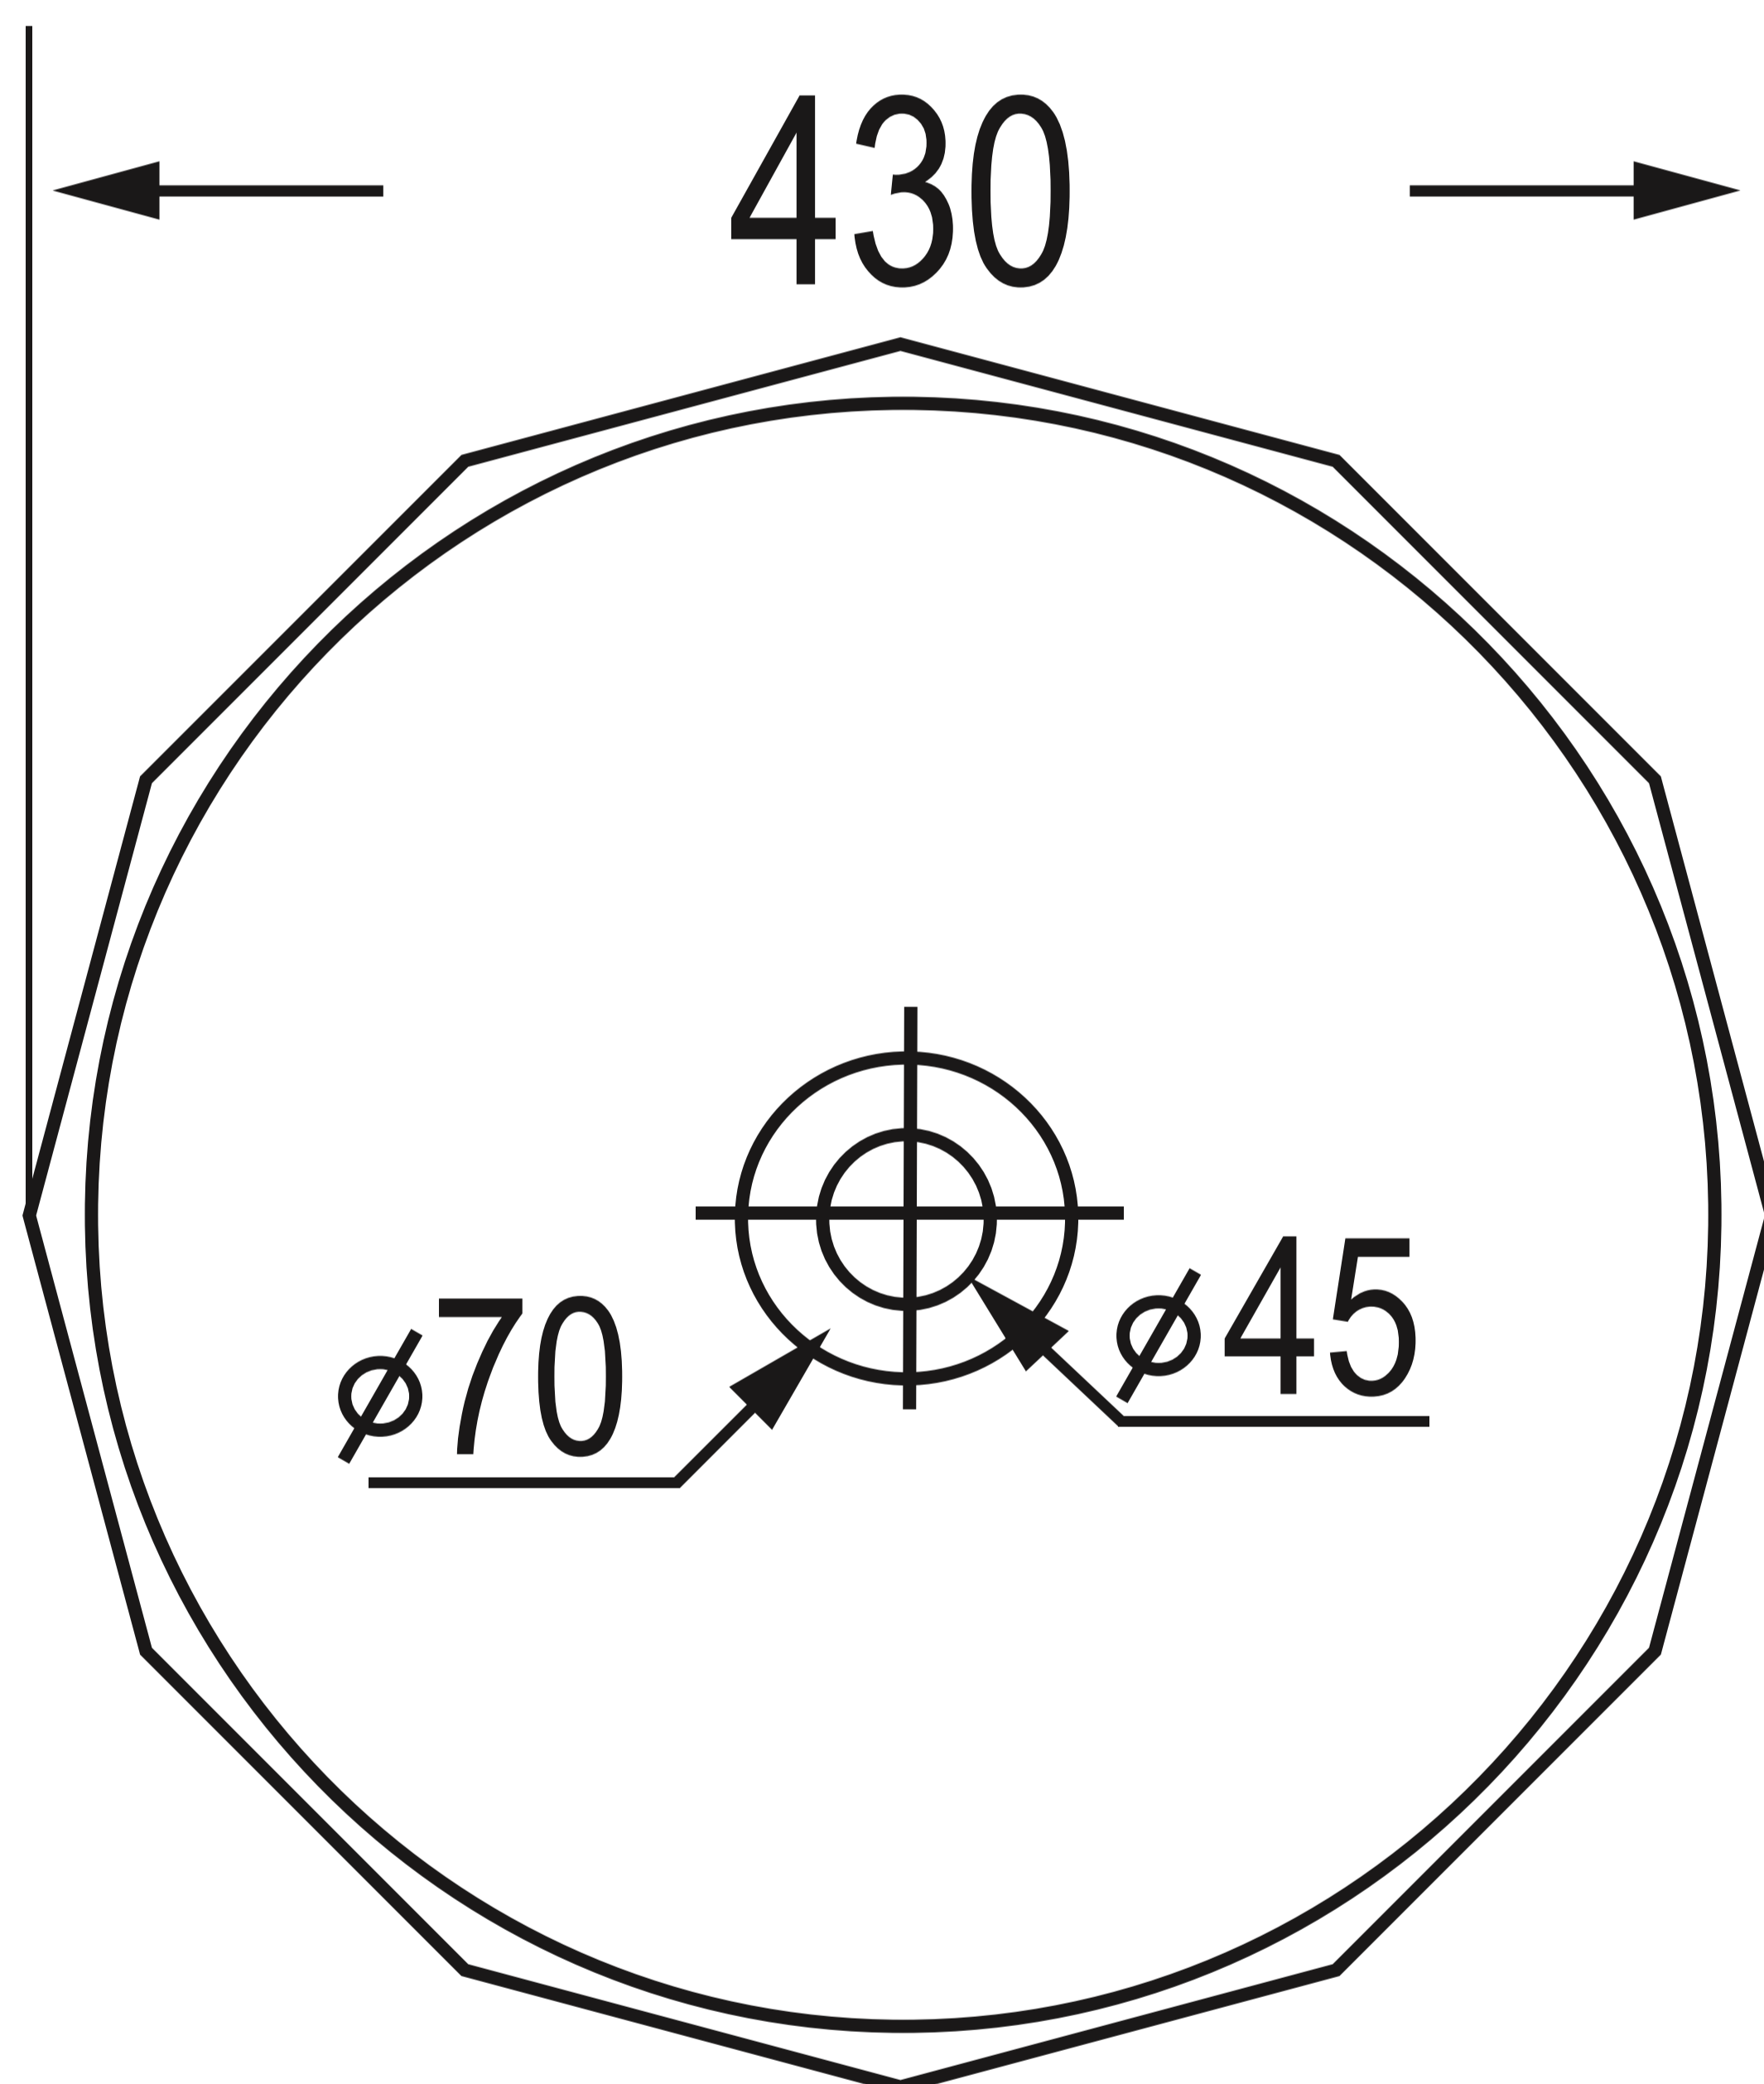

Honey Onyx Stone Basin -Crypton Gold

Product Code : 9214

Technical Drawing

All dimension are in **mm**