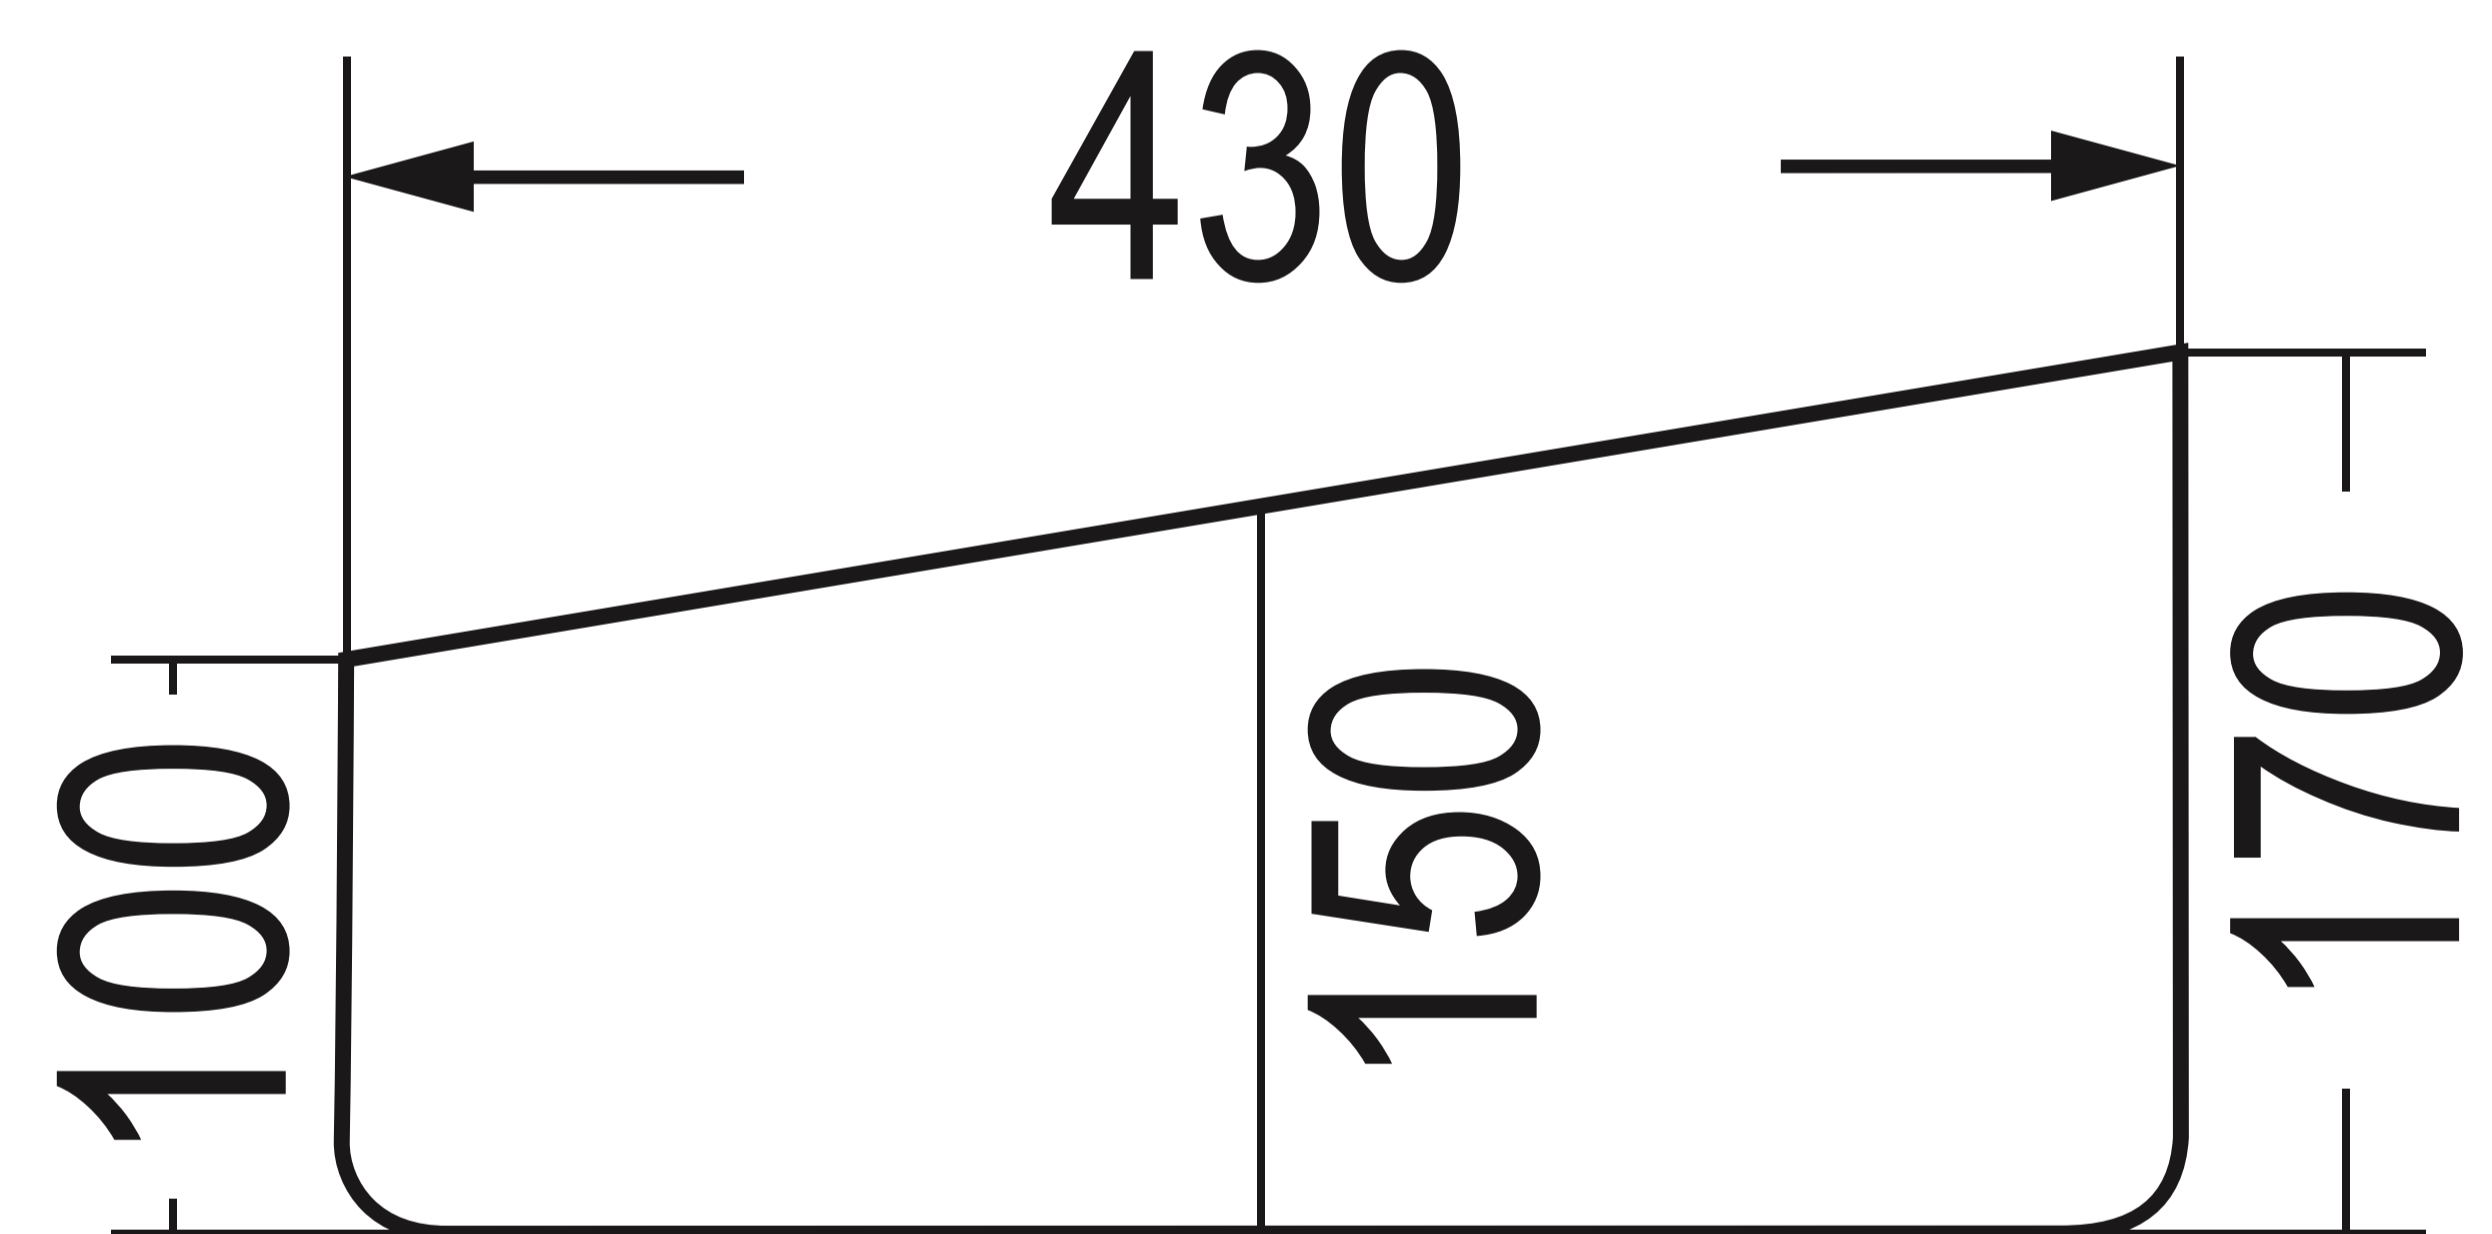

Honey Onyx Stone Basin -Crypton Gold

Product Code : 9214

Technical Drawing

All dimension are in **mm**